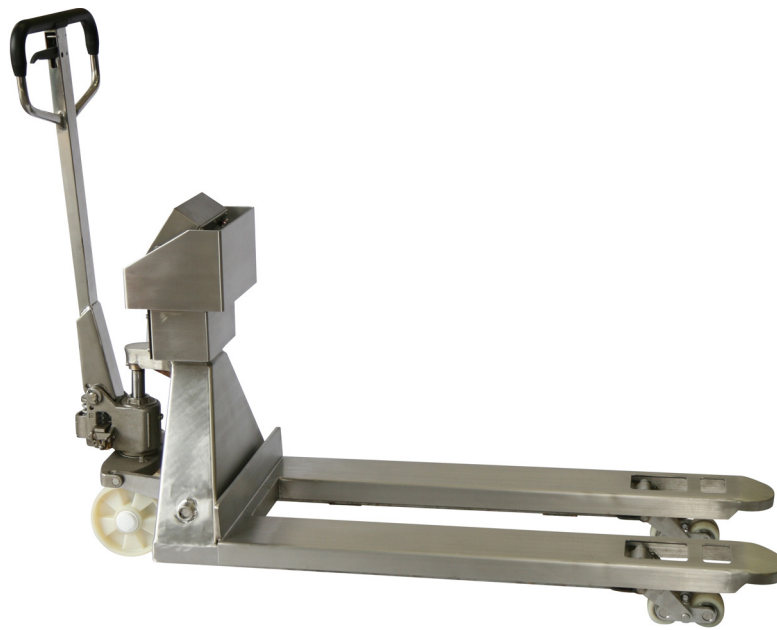

MARSDEN

PT-400 Pallet Truck Scale

- Waterproof IP67-Rated Scale
- Bright red LED display
- Stainless steel construction
- Dimensions to fit euro pallet
- Easy to use indicator
- 70 hours continuous use

Marsden PT-400:

Waterproof Pallet Truck Scale

- Waterproof IP67-rated scale
- IP68 loadcells
- Bright red LED display visible in most conditions
- Stainless steel construction
- Dimensions to fit euro pallet
- Easy to use indicator
- 70 hours continuous use
- Zero, Tare and Pre-Set Tare functions for easier weighing
- Easy-rolling cast wheels
- Adjustable height for forks

Waterproof

The PT-400 is an IP68 rated scale. This means the PT-400 can withstand use in almost any environment that's damp, wet, and humid.

It also means the scale can be washed down regularly to keep it clean and hygienic. Making it the ideal weighing solution for use in factories, warehouses, breweries and food manufacturing.

Easy to use functions

The PT-400 is packed with easy to use features making weighing for the user even easier, within a vast number of environments.

Tare allows you to remove the weight of the pallet from the reading. Hold will stabilise the weight reading. A simple counting function allows you to add up items on a pallet quickly and easily.