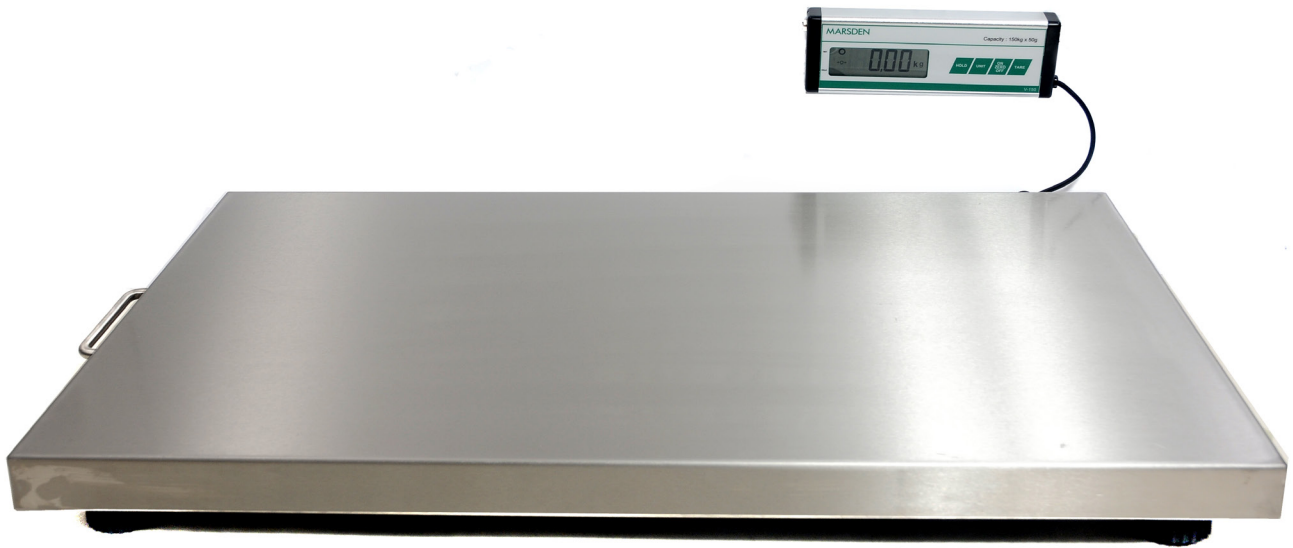

MARSDEN

V-150 Large Veterinary Scale

- Capacity: 150kg or 300kg
- Accurate from: 50g or 100g
- Stainless steel weighing scale
- Simple and easy to use
- Tare to remove unwanted weight
- Covered by 1 year warranty

Marsden V-150:

Large Veterinary Scale

- Capacity to 150kg or 300kg
- Accurate from 50g
- Portable scale for weighing pets
- Lightweight and easy to transport
- Automatic hold for accuracy
- Perfect size for cats and dogs
- Weigh a wide range of animals with ease
- Wipe down top
- Easy to clean and keep hygienic
- Simple and easy to use
- Tare to remove unwanted weight
- Covered by 1 year warranty

What is the V-150?

The V-150 is a large, professional veterinary scale which has a large stainless steel base. It is accurate to 50g or 100g and comes as standard with a non-slip mat.

The V-150 has quickly become a best-selling animal weighing scales to veterinary surgeries as it is accurate enough to weigh many different animals and you will often find them situated in the main reception.

Easy to clean

To ensure that longevity of this animal weighing scale, we designed this model to be have a stainless steel construction, meaning it can be cleaned easily.

This means that animals can stand on the scale when they are wet and muddy, with no detrimental effect to the weighing scale and it can be wiped down by the veterinary staff and it is good to go.